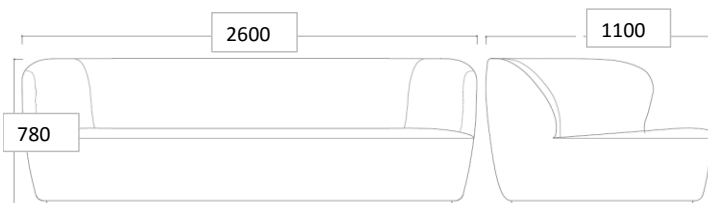

Stay Collection // Sofa 260 x 110 cm

Designed by SPACE

PRODUCT

DESCRIPTION

Stay here, stay with me, stay relaxed, stay and read... Stay Collection, consisting of two lounge chairs and three sofas, has a sculptural and organic shape that, besides from giving a contemporary look, also embraces the user and encourages to stay seated. The characteristic shape is almost like a singular continuous pencil stroke wrapping a solid texture. The collection is suitable for both public spaces and private homes as its small size fits very well to populate spaces of limited size where keeping cosiness and comfort are essential.

VERSION

- Fully upholstered / black base

TYPES

Order item - look for part number in the pricelist.
The series consists of the following:

Stay Sofa , W: 70 cm // L: 150 cm, 190 cm, 260 cm.
Stay Sofa , W: 95 cm // L: 190 cm, 220 cm, 260 cm
Stay Sofa , W: 110 cm // L: 220 cm, 260 cm
Stay Lounge Chair - Large
Stay Lounge Chair - Small
Stay Lounge Chair - Small Swivel
Stay Ottoman

MEASUREMENTS

FACTS

MEASUREMENT - H X L X W: MM

Height: 780 mm
Length: 2600 mm
Width: 1100 mm
Sitting height: 410 mm
Sitting depth: 760 mm

WEIGHT ITEM

127 kg

PACKAGING TYPE

Cardboard box, chipboard and euro pallet

PACKAGING MEASUREMENT - L x W x H CM

263 x 113 x 78 cm

PACKAGING - MATERIAL TYPE

- Delivery note
- Cardboard box, FEFCO quality EB85BB
- Polybag PE
- Bubble wrap
- Strapping

WEIGHT PACKAGING - TOTAL

3 kg

NUMBER OF PARCELS