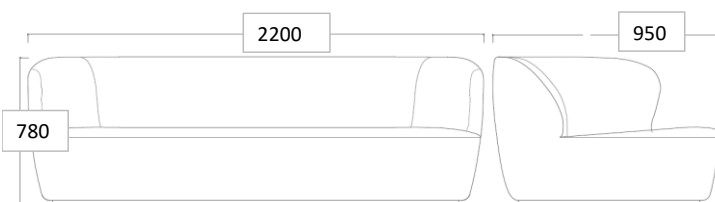

VERSION

- Fully upholstered / black base

TYPES

Order item - look for part number in the pricelist.
The series consists of the following:

Stay Sofa , W: 70 cm // L: 150 cm, 190 cm, 260 cm.
Stay Sofa , W: 95 cm // L: 190 cm, 220 cm, 260 cm
Stay Sofa , W: 110 cm // L: 220 cm, 260 cm
Stay Lounge Chair - Large
Stay Lounge Chair - Small
Stay Lounge Chair - Small Swivel
Stay Ottoman

MEASUREMENTS

FACTS

MEASUREMENT - H X L X W: MM

Height: 780 mm
Length: 2200 mm
Width: 950 mm
Sitting height: 410 mm
Sitting depth: 610 mm

WEIGHT ITEM
117 kg

PACKAGING TYPE
Cardboard box, chipboard and euro pallet

PACKAGING MEASUREMENT - L x W x H CM
223 x 98 x 78

PACKAGING - MATERIAL TYPE
- Delivery note
- Cardboard box, FEFCO quality EB85BB
- Polybag PE
- Bubble wrap
- Strapping

WEIGHT PACKAGING - TOTAL
5 kg

NUMBER OF PARCELS
1