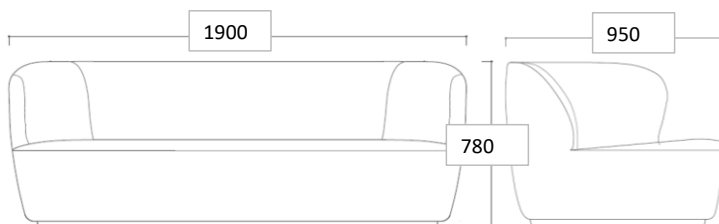

Stay Collection // Sofa 190 x 95 cm

Designed by SPACE

PRODUCT

DESCRIPTION

Stay here, stay with me, stay relaxed, stay and read... Stay Collection, consisting of two lounge chairs and three sofas, has a sculptural and organic shape that, besides from giving a contemporary look, also embraces the user and encourages to stay seated. The characteristic shape is almost like a singular continuous pencil stroke wrapping a solid texture. The collection is suitable for both public spaces and private homes as its small size fits very well to populate spaces of limited size where keeping cosiness and comfort are essential.

VERSION

- Fully upholstered / black base

TYPES

Order item - look for part number in the pricelist.
The series consists of the following:

Stay Sofa , W: 70 cm // L: 150 cm, 190 cm, 260 cm.
Stay Sofa , W: 95 cm // L: 190 cm, 220 cm, 260 cm
Stay Sofa , W: 110 cm // L: 220 cm, 260 cm
Stay Lounge Chair - Large
Stay Lounge Chair - Small
Stay Lounge Chair - Small Swivel
Stay Ottoman

MEASUREMENTS

FACTS

MEASUREMENT - H X L X W: MM

Height: 780 mm
Length: 1900 mm
Width: 950 mm
Sitting height: 410 mm
Sitting depth: 610 mm

WEIGHT ITEM

80 kg

PACKAGING TYPE

Cardboard box, chipboard and euro pallet

PACKAGING MEASUREMENT - L x W x H CM

193 x 98 x 78

PACKAGING - MATERIAL TYPE

- Delivery note
- Cardboard box, FEFCO quality EB85BB
- Polybag PE
- Bubble wrap
- Strapping

WEIGHT PACKAGING - TOTAL

4 kg

NUMBER OF PARCELS