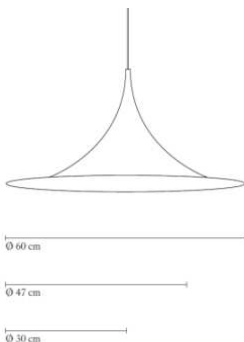

SM1, SM2, SM3

COLOURS

FACTS

MEASUREMENT - L X W X H MM

Lamp rosette height: 57 mm
Lamp rosette diameter: 114 mm
Shade height: 300 mm
Shade diameter: Ø600mm
Cable length, exposed: APP. 2200 mm
Cable length, total: APP. 2500 mm

WEIGHT ITEM - LAMP INCL. WIRE AND ROSETTE

1300 g

PACKAGING TYPE

Cardboard box

PACKAGING MEASUREMENT - L X W X H CM

L:64 X W:64 X H:33.5 cm

WEIGHT PACKAGING - MATERIAL TYPE (recycleable)

- Delivery note: 5 g
- PE-LD PolyEthylen, bottom and top plate: 150 g
- Socket protection: 11 g
- Brown paper post (2 pcs. Triangles and rosette box): 400 g
- PE polybag: 61 g
- Cardboard, outer white box w/5ply Corrugated: 1600 g
- Screws: 7 g
- Light bulb: 28 g

WEIGHT PACKAGING - TOTAL

3562 g

NUMBER OF PARCELS

1 pcs.