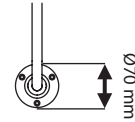

Dimensions :
Arm 730 mm | Rod 200 mm | Bar
1180 mm
Bras 730 mm | Bielle 200 mm |
Barre 1180 mm

Packaging : 1165 × 255 × 280 mm

Electric fabric wire
Câble électrique tissu

CL II – E14 – ESL11W

IP20

Bulb not included
Ampoules non fournies