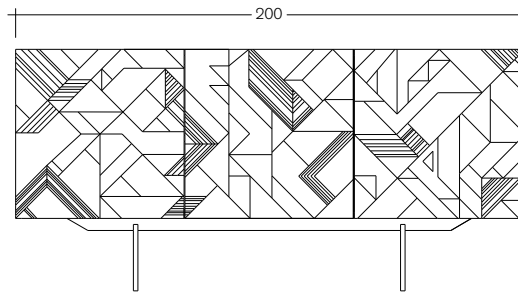

Ethnicraft

Technical Drawing CLOSE VIEW

FRONT VIEW