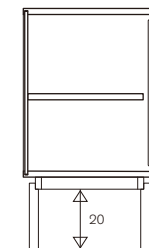

### Measurements

Dimension : 168 cm / 45 cm / 80 cm  
Weight : 77 kg

## Technical Drawing CLOSE VIEW

FRONT VIEW

SIDE VIEW

## INSIDE VIEW

FRONT VIEW

SIDE VIEW