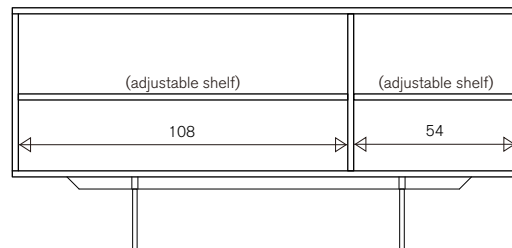

### Measurements

Dimension : 168 cm / 45 cm / 80 cm  
Weight : 77 kg

## Technical Drawing CLOSE VIEW

FRONT VIEW

SIDE VIEW

## INSIDE VIEW

FRONT VIEW

SIDE VIEW