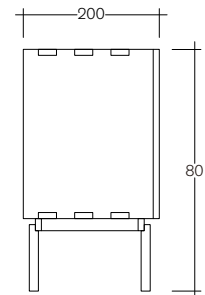

### Measurements

Dimension : 168 cm / 45 cm / 80 cm  
Weight : 77 kg

### Packaging

Box : 172 cm / 49 cm / 83 cm  
Weight : 87 kg  
Volume : 0.700 cbm

## Technical Drawing CLOSE VIEW

FRONT VIEW

SIDE VIEW

## INSIDE VIEW

FRONT VIEW

SIDE VIEW