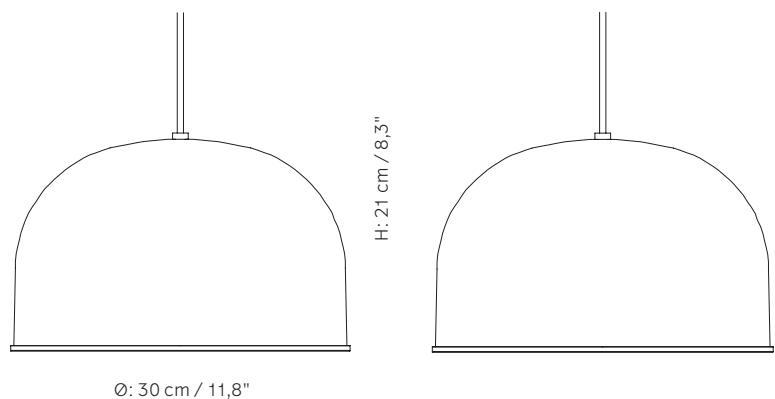

GM 30 Pendant

Product Type

Pendant

Production Process

The shade are made by Stamped Steel, Copper or Brass.

Environment

Indoor

Dimensions (cm / in)

H: 21 cm / 8,3"

Ø: 30 cm / 11,8"

Materials

Painted Steel, Solid Copper with Lacquer or Solid Brass with Lacquer

Colours

Light Grey, Basalt Grey, Copper, Brass, Moss Green, White, Black

Voltage (V)

220V

Light source & Energi efficiency class

E27, MAX 60 Watt, A++, A+, A, B, C, D

Certifications

IP20

Cord length / diameter (cm / in)

300 cm / 118,1"

Care Instructions

Use a soft dry cloth to clean. Do not use any cleaners with chemicals or harsh abrasives. Avoid using water.

It is used everyday, therefore it deserves to be beautiful as well as practical. That was the philosophy of pioneering designer and architect Grethe Meyer (1918-2008), a trailblazer for women in the industry. Grethe designed for the way people live, spending hours watching and analysing before putting pen to paper. The lamp is available in two sizes. Hang one over the dining table, two smaller ones as a pair, or install together in bunches.

About the Designer

Grethe Meyer is one of Denmark's most distinguished representatives of Danish industrial design. She was a designer and an architect and won numerous awards for her work.

In 1960 she founded her own architectural firm and focused her attention on everyday products for the table and kitchen. Surely something so many people use so much, day after day, deserves some extra attention? Her work process was open and creative, and because she did not always have a clear idea of what the finished product would be, she was free to look at all the details - shapes, materials and colors - over and over and over again, and then once more, until she was convinced this was the right way. Her designs always had quality, personality and respect for the user.