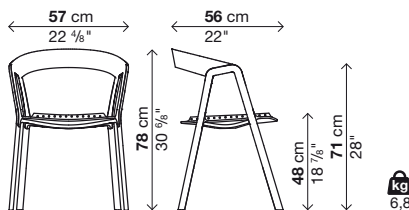

Information about fabrics

DIVINA MD / DIVINA MELANGE 2: 100% new wool

FIELD: 100% Trevira CS

SCUBA: 100% Polyurethane

kvadrat

kvadrat

kvadrat