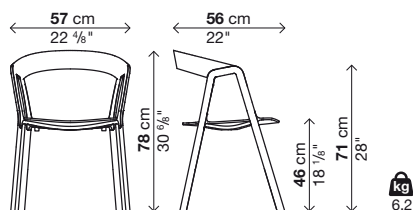

Compas

Metal finish:

Aluminium lacquered in same colour as seat

Body finish:

PA6 white (colour code "PP01 white polypropylene")

PA6 black (colour code "PP03 black polypropylene")

PA6 beige (colour code "PP05 beige polypropylene")

PA6 water grey (colour code "PP09 water grey polypropylene")

→ Compared to other colours, black enhances the natural "shading", which is to be considered normal.

→ Reinforced packaging, see page 205.

Stackable armchair (L max 5 | R max 5)

Code	Seat	Metal	Price in EURO	Packs	Vol.³	Kg
05CMS01	PA6	colour to match the seat		1	0,35	

2 armchairs in each package (Kg. 16) / 1 armchair (Kg. 10)

Optionals

Code	Price in EURO	Packs	Vol.³	Kg
20CAR03	Chair cart (steel with black lacquer)	1	0,12	19