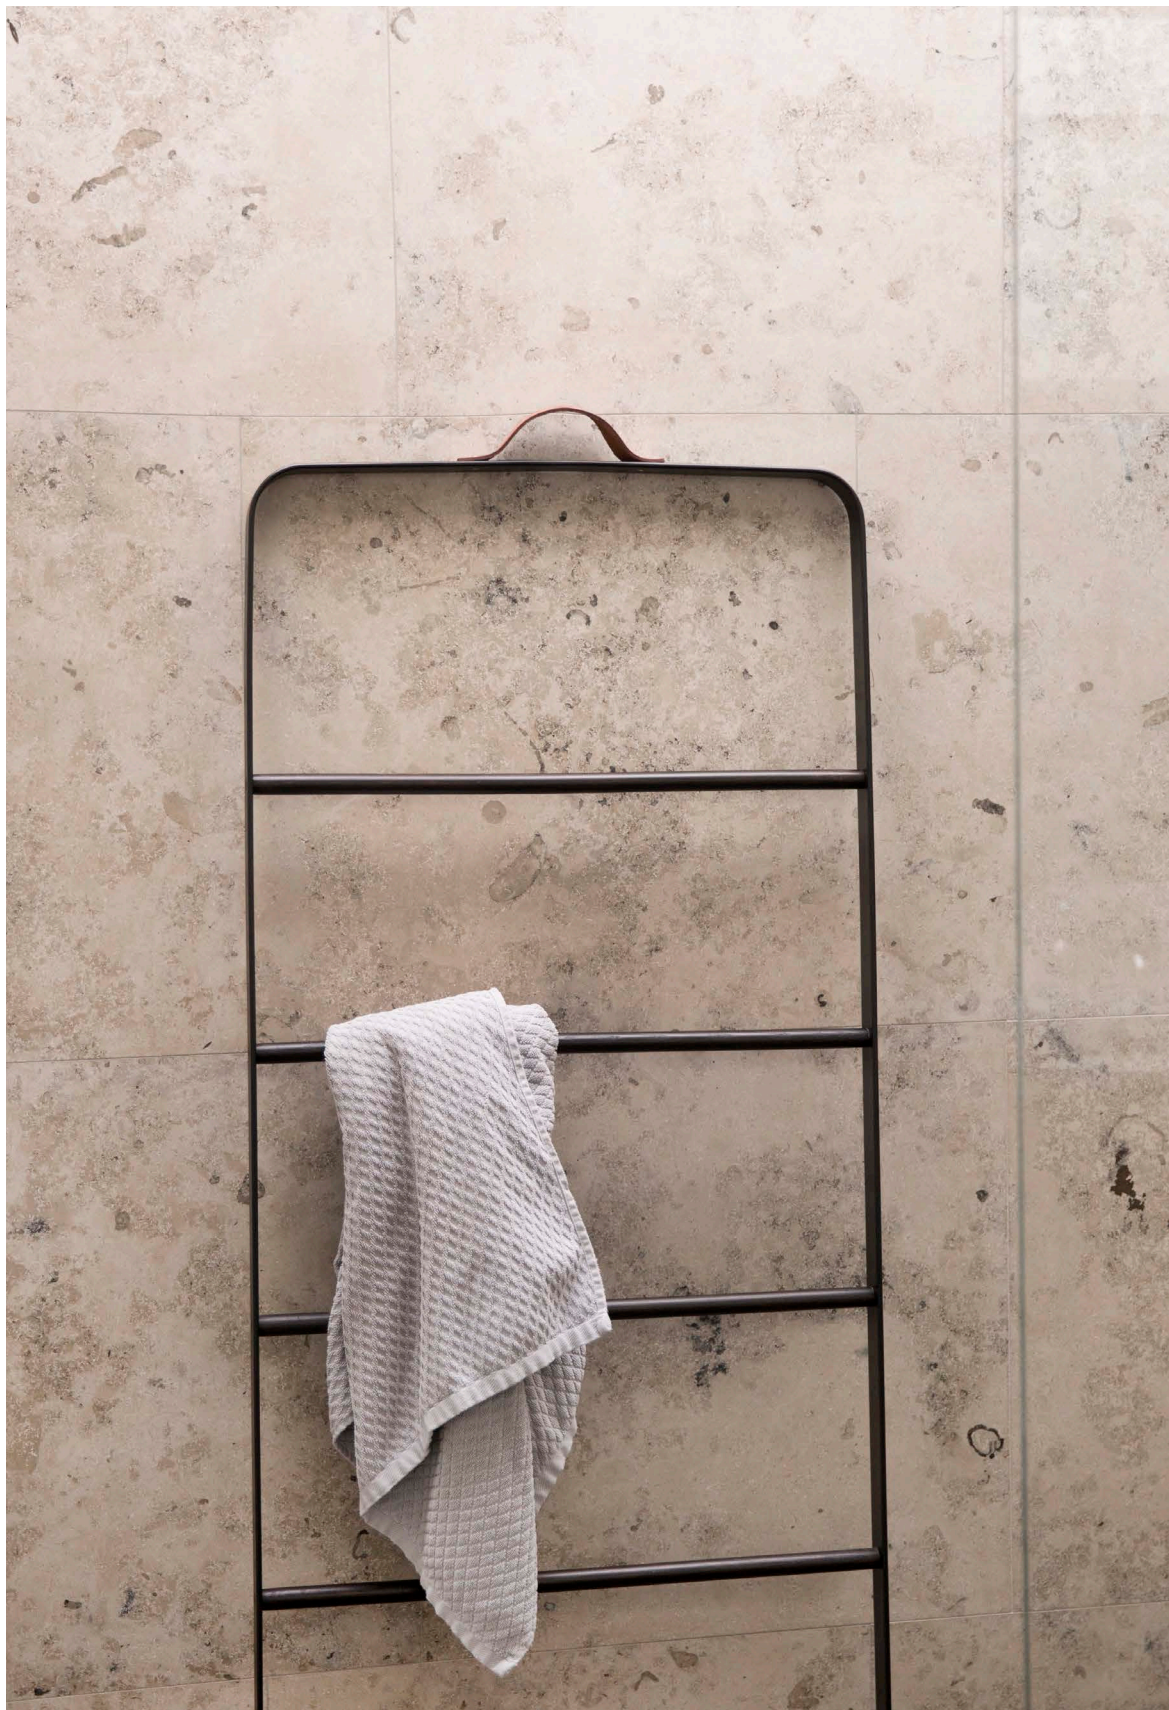

Towel Ladder

Ladder

Furniture—Product Sheet
menu.as

by Norm Architects

Towel Ladder

H: 170 cm / 66,9"

D: 3,5 / 1,4"

L: 60 cm / 23,6"

Product Type

Ladder

Production Process

Steel with wood rods

Environment

Indoor

Dimensions (cm / in)

H: 170 cm / 66,9"

L: 60 cm / 23,6"

D: 3,5 cm / 1,4"

Materials

Powder Coated Steel, Stained Ash, Leather

Powder Coated Steel, Ash, Leather

Colours

Black/ Dark Ash

White/ Light Ash

The pursuit of purity, simplicity and timelessness is at the heart of everything undertaken by Norm.

Towel Ladder

Black/ Dark Ash
7800579

White/ Light Ash
7900679