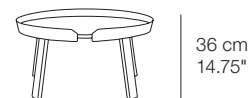

MATERIAL

Wooden tables made from oak or ash plywood and solid oak or ash legs.

Colored tables made from MDF or ash plywood and solid ash legs.