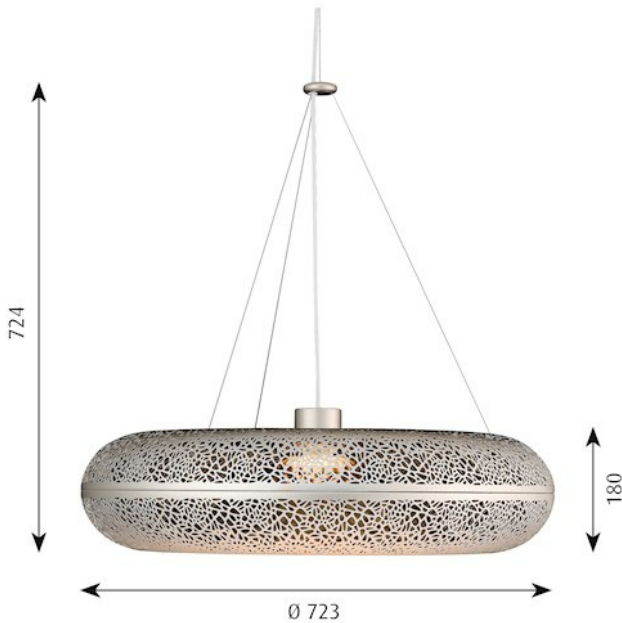

AEROS

**Design:**

Ross Lovegrove

Concept:

The fixture emits warm diffuse light directed primarily downwards. The reflector design is based on the organic Fibonacci pattern and provides a rare and appealing light distribution, as well as a decorative effect on the fixture. The organically inspired perforation pattern on the body of the fixture also provides an interesting and mystical lighting effect. The fixture has an almost three-dimensional expression, which makes it appear to float in the room.

Finish:

Golden Sand, anodised. White, powder coated.

Material:

Shades: Form pressed aluminium. Canopy: Spun aluminium. Wire connector: Turned aluminium.

Weight:

Min: 3.3 kg Max: 4.5 kg

Class:

Ingress protection IP20. Electric shock protection I w/ground, II w/o ground.

Mounting:

Suspension type: Cable 1.5m, 3x0.75mm² (Cl. I) and wire or Cable 3m, 2x0.75mm² (Cl. II) and wire.
Canopy: Yes.

Results (4)

LIGHT SOURCE	VOLTAGE/FREQUENCY	FINISH	CABLE TYPE	ORDER-NO.	
1X60W HALOPIN ECO G9	230V/50HZ	GOLDEN SAND ANOD	WHT TEX	5741087345	>
1X60W HALOPIN ECO G9	230V/50HZ	WHT	WHT TEX	5741087934	>
1X75W QT AX-12 CLEAR GY6,35	230V/12V	GOLDEN SAND ANOD	NOT APPLICABLE	5741087361	>
1X75W QT AX-12 CLEAR GY6,35	230V/12V	WHT	NOT APPLICABLE	5741087921	>

SPAREPART

PRODUCT NAME:

CANOPY WHITE 2-PART, TOPHAT ®

ORDERING NUMBER:

5749329034