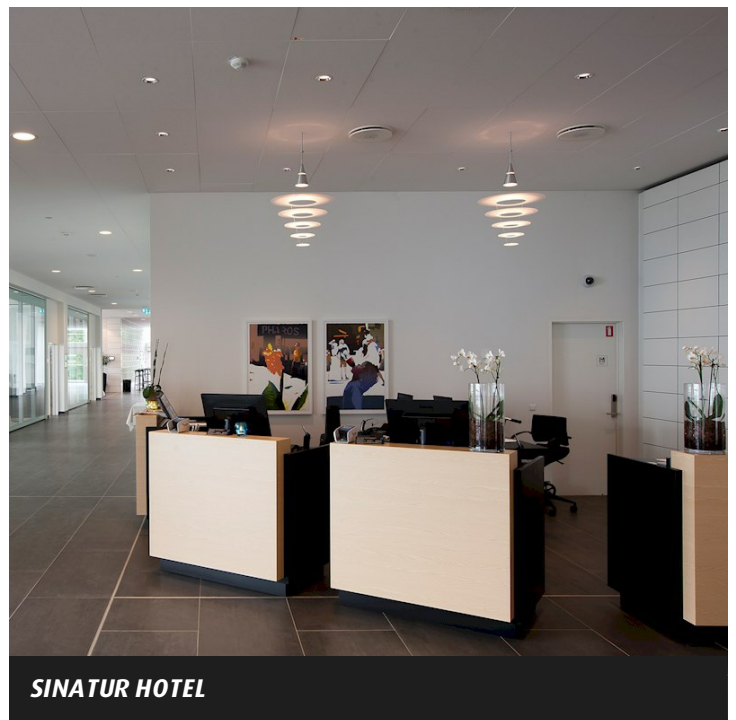

ENIGMA

545

**Design:**

Shoichi Uchiyama

Concept:

The fixture emits glare-free, soft, comfortable downward light. The shade design ensures even illumination of the surface. The matt upper surface diffuses the light, while the glossy lower surface ensures optimal reflection.