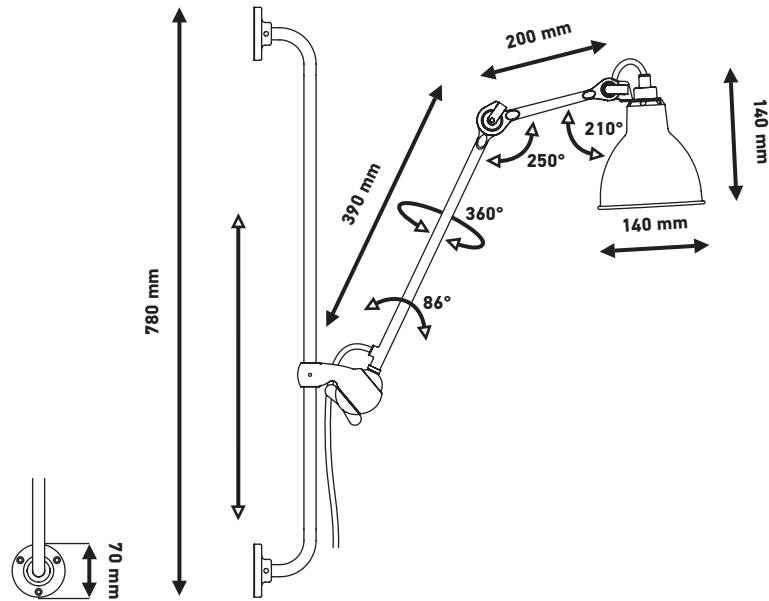

TECHNICAL SHEET / FICHE TECHNIQUE

LAMPE GRAS N°210

FINISHES / FINITIONS