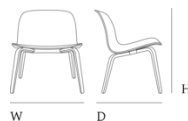

# Visu Lounge Chair Wood Base

Spareparts

Plastic glide included. Felt glides sold seperately.

## Dimensions

Height:	70 cm / 27.6"
Width:	60 cm / 23.6"
Depth:	58,5 cm / 23"
Seat Height:	39,5 cm / 15.6"
Seat Depth:	42 cm / 16.5"