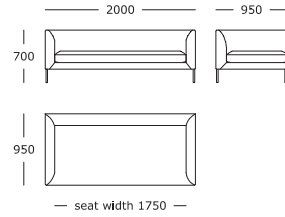

Module 4

2 seater*

Module 5

3.5 seater, left arm*

Module 6

3.5 seater, right arm*

Module 7

3 seater, left arm*

Seat height: 420 mm

* Back cushions are not included

Module 16

2 seater, terminal right arm - wide*

Module 17

2 seater, chaise open back - left*

Module 18

2 seater chaise open back - right*