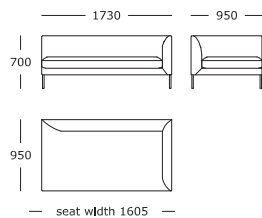

Module 4

2 seater*

Module 5

3.5 seater, left arm*

Module 6

3.5 seater, right arm*

Module 7

3 seater, left arm*

Module 8

3 seater, right arm*

Module 9

2.5 seater, left arm*

Module 10

2.5 seater, right arm*

Module 11

2 seater, left arm*

Module 12

2 seater, right arm*

Module 13

2 seater, chaise no arms - wide

Module 14

2 seater, chaise no arms - long

Module 15

2 seater, terminal left arm - wide

Seat height: 420 mm

* Back cushions are not included

Module 16

2 seater, terminal right arm - wide*

Module 17

2 seater, chaise open back - left*

Module 18

2 seater chaise open back - right*