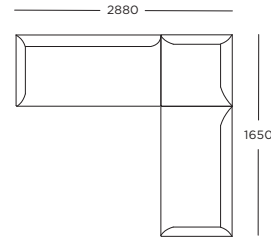

Configuration 3

Modules 9 + 21 + 12