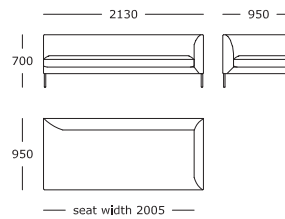

Module 4

2 seater*

Module 5

3.5 seater, left arm*

Module 6

3.5 seater, right arm*

Module 7

3 seater, left arm*

Module 8

3 seater, right arm*

Module 9

2.5 seater, left arm*

Module 10

2.5 seater, right arm*

Module 11

2 seater, left arm*

Seat height: 420 mm

* Back cushions are not included

Module 16

2 seater, terminal right arm - wide*

Module 17

2 seater, chaise open back - left*

Module 18

2 seater chaise open back - right*