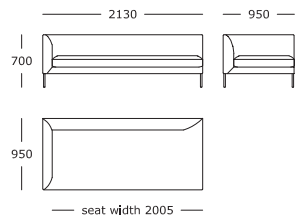

Module 4

2 seater*

Module 5

3.5 seater, left arm*

Module 6

3.5 seater, right arm*

Module 7

3 seater, left arm*

Module 8

3 seater, right arm*

Module 9

2.5 seater, left arm*

Module 10

2.5 seater, right arm*

Module 11

2 seater, left arm*

Seat height: 420 mm

* Back cushions are not included

Module 16

2 seater, terminal right arm - wide*

Module 17

2 seater, chaise open back - left*

Module 18

2 seater chaise open back - right*