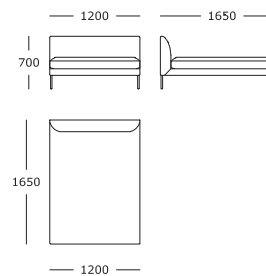

Module 8

3 seater, right arm*

Module 9

2.5 seater, left arm*

Module 10

2.5 seater, right arm*

Module 11

2 seater, left arm*

Module 12

2 seater, right arm*

Module 13

2 seater, chaise no arms - wide

Module 14

2 seater, chaise no arms - long

Module 15

2 seater, terminal left arm - wide

Seat height: 420 mm

* Back cushions are not included

Module 16

2 seater, terminal right arm - wide*

Module 17

2 seater, chaise open back - left*

Module 18

2 seater chaise open back - right*