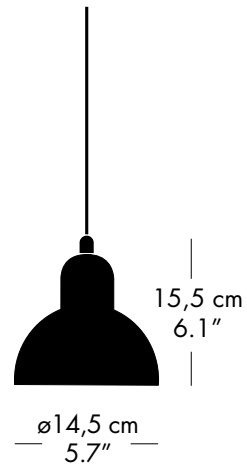

PACKAGING

The pendant is protected with foam inserts and shipped in cardboard. All packaging material can be recycled.

DIMENSIONS

Height: 15,5 cm / 6.1 in

Diameter (shade): 14,5 cm / 5.7 in

WEIGHT

0,6 kg / 1.3 lb

CORD

Length: 3 m / 118.1"

Material: Textile

Colour: Black

CANOPY

Included: Yes

Colour: Silver / Brass (for Easy Grey)

**LIGHT SOURCE**

Socket: E27

Max wattage: 40W

Size (recommended): Max length 100 mm / 3.9"

PRODUCT CODE

Easy Grey: 14290812

Russet Red: 94721001

Soft Ochre: 94721102

Smooth Slate: 94721212

Height: 22 cm / 8.7 in

Width: 20 cm / 7.9 in

Depth: 20 cm / 7.9 in

Weight: 0,85 kg / 1.9 lb

COLLI

8