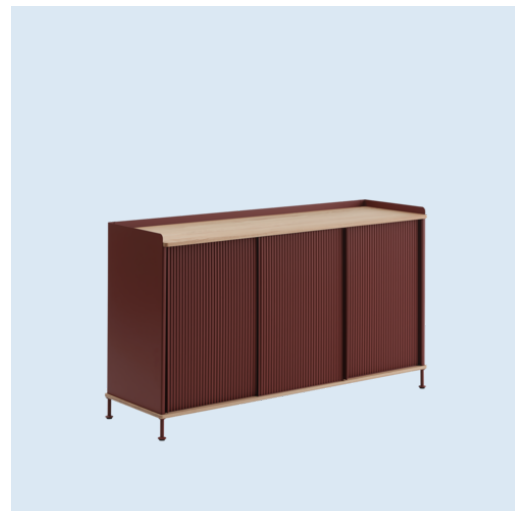

— Thomas Bentzen

Designed by	Thomas Bentzen / 2018
About the designer	Thomas Bentzen, former Head of Design at Muuto, started his own studio in 2010. Bentzen’s designs are characterized by simplicity, rationality and functionality — always firmly rooted in the Danish design tradition, material knowledge, craftsmanship and rational industrial manufacturing processes. His work continues to receive international recognition at fairs and exhibitions all over the world.
Environment	Indoor
Country of Production	Sweden
Preassembled	No - mount legs to sideboard.
Description	The Enfold Sideboard combines industrial materiality with residential references for a new perspective on modern storage. Made from a lacquered steel that gently enfolds its top and bottom in solid oak, the Enfold Sideboard fuses cold and warm materials for a unique expression, paired with the vibrantly modern expression of its ridged steel doors. The flexible design is available in four sizes, which all have adjustable shelves and discreet cable outlets. This offers the opportunity to find just the right fit for your space, function and needs — be it a media console, in the hallway or a tall sideboard for storage.
Material	Body, shelves and sliding doors in powder-coated bent steel. Top and base in solid oak treated with a clear oil (Size 186 x 45 H:48 cm and 148 x 45 H:85 cm as well as all sizes in Oak / Deep Red) or matte clear lacquer for other variants. Adjustable feet. Size 186 x 45 H:48 cm and 148 x 45 H:85 cm as well as all sizes in Oak / Deep Red are FSC™-certified (FSC-C028824).