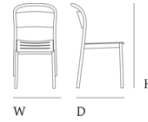

Linear Steel Side Chair

Dimensions

Height: 85,1 cm / 33.5"
Width: 49,6 cm / 19.5"
Depth: 54 cm / 21.3"
Seat Height: 46 cm / 18.1"