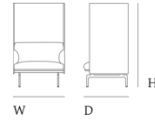

Outline Highback Sofa 120 1-Seater

Dimensions

SH: 40 cm / 15.7"

Height:	140 cm / 55.12"
Width:	88 cm / 34.7"
Depth:	76 cm / 29.9"
Seat Height:	40 cm / 15.75"
Seat Depth:	54 cm / 21.3"
Armrest Height:	60 cm / 23.6"
Length Between Legs:	68 cm / 26.8"

SH: 45 cm / 17.7"

Height:	145 cm / 57.09"
Width:	88 cm / 34.7"
Depth:	76 cm / 29.9"
Seat Height:	45 cm / 17.7"
Seat Depth:	54 cm / 21.3"
Armrest Height:	60 cm / 23.6"
Length Between Legs:	68 cm / 26.8"