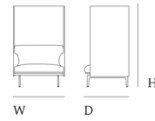

Outline Highback Sofa 120 1-Seater

Dimensions

SH: 40 cm / 15.7"

Height:	140 cm / 55.12"
Width:	88 cm / 34.7"
Depth:	76 cm / 29.9"
Seat Height:	40 cm / 15.75"
Seat Depth:	54 cm / 21.3"
Armrest Height:	60 cm / 23.6"
Length Between Legs:	68 cm / 26.8"

SH: 45 cm / 17.7"

Height:	145 cm / 57.09"
Width:	88 cm / 34.7"
Depth:	76 cm / 29.9"
Seat Height:	45 cm / 17.7"
Seat Depth:	54 cm / 21.3"
Armrest Height:	60 cm / 23.6"
Length Between Legs:	68 cm / 26.8"