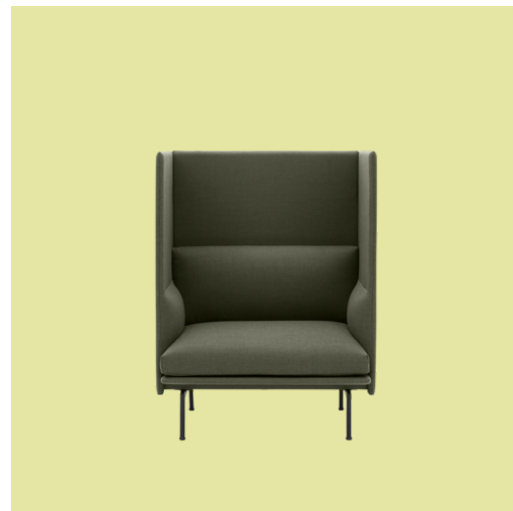

# Outline Highback Sofa 100 1-Seater

“With the Outline Sofa Series, we wanted to create a visually light and elegant design with lots of comfort, translating aspects of modern architecture into the design through juxtaposing elements. Outline is created with slim proportions for a simple and elegant look, complemented by its generous seat and slender legs. There’s a calm serenity about the Outline Sofa Series, having a soft and deep seat with clean lines and a strong architectural presence, brought forth by its overlapping forms that bring a refined touch to the expression of the design.”

— Anderssen & Voll

<b>Designed by</b>	Anderssen & Voll / 2020
<b>About the designer</b>	Anderssen & Voll are two thirds of the former Norway Says and among the most prominent and successful Norwegian designers. They have formerly been named both Norwegian and Scandinavian Designers of the Year in Norway and have received international awards and recognition for their work with furniture, lighting, and home accessories.
<b>Environment</b>	Indoor
<b>Country of Production</b>	Slovakia
<b>Preassembled</b>	No - Assembly is needed. Please see more information in the assembly instruction.
<b>Description</b>	The Outline Highback Sofa combines the soft, deep seat and clean refined lines of Outline with a highback element, allowing for the design to create private spheres within bigger spaces and provide shelter for conversation and collaboration. The design has a timeless yet modern expression that makes it an ideal fit in any open-plan space, hospitality setting, workplace or public area.
<b>Material</b>	Black powder coated or polished aluminum base with pre-mounted felt glides. Wood and steel construction. Cold foam filling. Fully upholstered with textile, imitation leather or leather. Leather from selected premium leather suppliers.

# Outline Highback Sofa 100 1-Seater