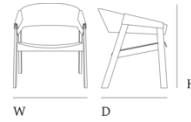

Cover Lounge Chair

“The Cover Lounge Chair came from a desire to create a comfortable lounging design in wood that was at once modern and timeless whilst deeply rooted in the traditions of Scandinavian craftsmanship. Shaping its backrest, seat and armrest covers in a form-pressed veneer made for a crisp and contemporary expression, paired with the elegant sentiments of its base in solid wood. The Cover Lounge Chair has a large, embracing seat while taking up little space in the room, joined by a refined yet durable appearance.”

Cover Lounge Chair

Dimensions

Height:	70,7 cm / 27.8"
Width:	66,3 cm / 26.1"
Depth:	61,2 cm / 24.1"
Seat Height:	38,1 cm / 15"

Ready-to-ship

Oak
Black
Refine Leather Cognac/Oak
Refine Leather Black/Black
Stained Dark Brown
Refine Leather Black/Stained Dark Brown