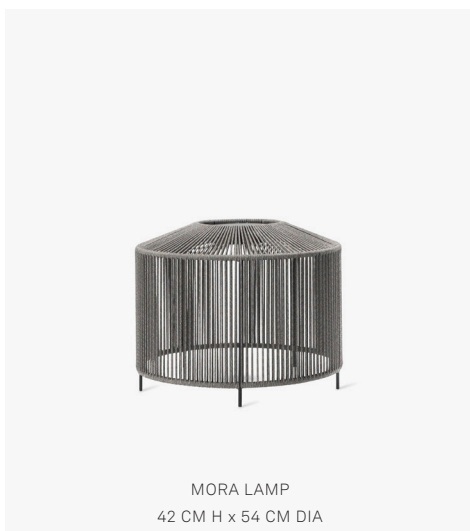

## MORA COLLECTION

PRODUCT DATA SHEET

MORA LAMP WITH HANDLE  
54 CM H

MORA LAMP  
42 CM H x 54 CM DIA

MORA LAMP  
61 CM H x 40 CM DIA

## MORA

<b>frame</b>	steel
<b>frame finish</b>	black powder coated
<b>rope</b>	polypropylene
<b>rope color</b>	fossil grey
<b>glides</b>	black nylon

## COLOURS

BLACK  
STEEL

FOSSIL  
GREY