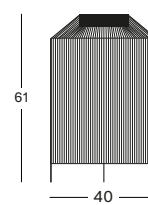

## MORA COLLECTION

PRODUCT DATA SHEET

MORA LAMP WITH HANDLE  
54 CM H

MORA LAMP  
42 CM H x 54 CM DIA

MORA LAMP  
61 CM H x 40 CM DIA

## VARIANTS

MORA	ITEM CODE	COLOUR	PACKAGE DIMENSION (cm/inch)		CBM (m <sup>3</sup> /ft <sup>3</sup> )	WEIGHT (kg/lb)	
with handle 54 cm H	GI006	fossil grey	28 x 28 x 58	11 x 11 x 23	0.05	1.61	2.75 6.06
42 cm H x 54 cm dia	GI005	fossil grey	56 x 56 x 45	22 x 22 x 18	0.14	5	6.5 14.33
61 cm H x 40 cm dia	GI004	fossil grey	42 x 42 x 65	17 x 17 x 26	0.11	4.05	5.75 12.68

## DIMENSIONS