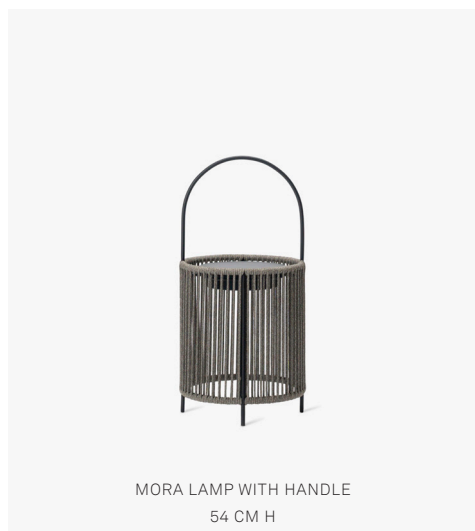

# VINCENT SHEPPARD

## MORA COLLECTION

PRODUCT DATA SHEET

MORA LAMP WITH HANDLE  
54 CM H

MORA LAMP  
42 CM H x 54 CM DIA

MORA LAMP  
61 CM H x 40 CM DIA

## MORA

<b>frame</b>	steel
<b>frame finish</b>	black powder coated
<b>rope</b>	polypropylene
<b>rope color</b>	fossil grey
<b>glides</b>	black nylon

## COLOURS

BLACK  
STEEL

FOSSIL  
GREY