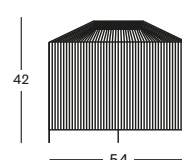

## VARIANTS

MORA	ITEM CODE	COLOUR	PACKAGE DIMENSION (cm/inch)		CBM (m <sup>3</sup> /ft <sup>3</sup> )	WEIGHT (kg/lb)	
with handle 54 cm H	GI006	fossil grey	28 x 28 x 58	11 x 11 x 23	0.05	1.61	2.75 6.06
42 cm H x 54 cm dia	GI005	fossil grey	56 x 56 x 45	22 x 22 x 18	0.14	5	6.5 14.33
61 cm H x 40 cm dia	GI004	fossil grey	42 x 42 x 65	17 x 17 x 26	0.11	4.05	5.75 12.68

## DIMENSIONS