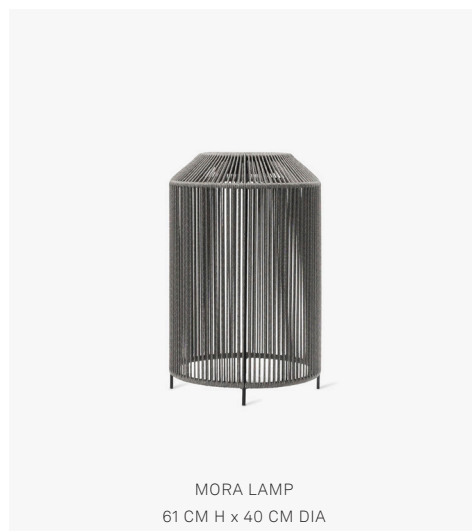

## MORA COLLECTION

PRODUCT DATA SHEET

MORA LAMP WITH HANDLE  
54 CM H

MORA LAMP  
42 CM H x 54 CM DIA

MORA LAMP  
61 CM H x 40 CM DIA

## MORA

<b>frame</b>	steel
<b>frame finish</b>	black powder coated
<b>rope</b>	polypropylene
<b>rope color</b>	fossil grey
<b>glides</b>	black nylon

## COLOURS

BLACK  
STEEL

FOSSIL  
GREY