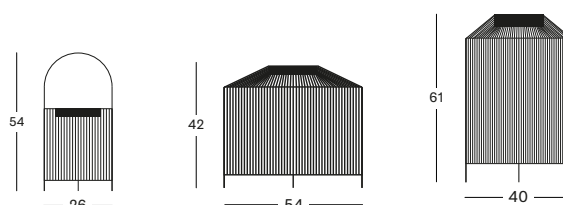

## VARIANTS

MORA	ITEM CODE	COLOUR	PACKAGE DIMENSION (cm/inch)		CBM (m <sup>3</sup> /ft <sup>3</sup> )	WEIGHT (kg/lb)	
with handle 54 cm H	GI006	fossil grey	28 x 28 x 58	11 x 11 x 23	0.05	1.61	2.75 6.06
42 cm H x 54 cm dia	GI005	fossil grey	56 x 56 x 45	22 x 22 x 18	0.14	5	6.5 14.33
61 cm H x 40 cm dia	GI004	fossil grey	42 x 42 x 65	17 x 17 x 26	0.11	4.05	5.75 12.68

## DIMENSIONS