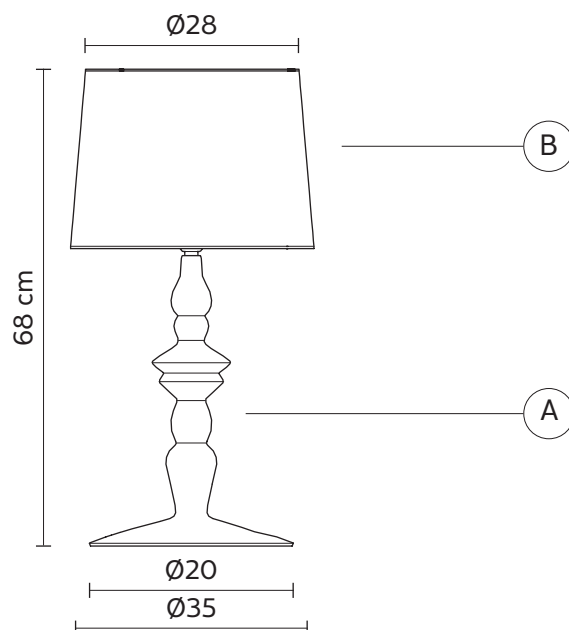

ALÌ E BABÀ table lamp

Matteo Ugolini design

year 2009/2010

TECHNICAL SHEET - C1016BS

STRUCTURE "A"

material	ceramic	
colour	white	

SHADE "B"

material	linen	
colour	white	

ELECTRICAL CABLE

material	PVC	
colour	transparent	

ELECTRICAL SYSTEM

socket	E27
source	max 1x70w
energy class	from E to A++

PACKAGING

nr. of collis	2
net weight/kg	3,2
gross weight/kg	4,6
packaging/cm	43x43x36(B) - 31x32x63(A)

EMISSION OF LIGHT

one-directional

	direct
	filtered
	indirect
	none

CERTIFICATION

IEC	60598-1:2008
EN	60598-1:2008 + A11:2009

IP rate	IP20
bulb	not provided

COLLECTION

available also as: suspension (in/outdoor), floor lamp (in/outdoor), wall lamp