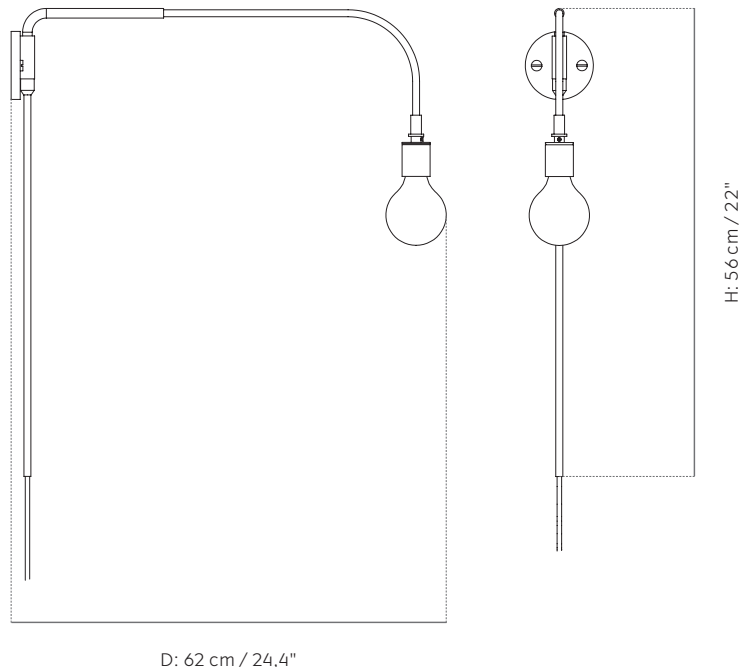

Indoor

Dimensions (cm / in)

H: 56 cm / 22"

D: 62 cm / 24,4"

Colours

Brass

Black (RAL 9005)

The Tribeca series is a mix of lamps, pendants and chandeliers, all inspired by the New York City glamour of the late 1930s. The name Tribeca refers to a very popular part of New York in lower West Manhattan, the triangle below Canal Street. The various shapes and designs in the Tribeca series were created in an inspiring creative process where Søren Rose travelled the States, searching for beautiful old lamps and reusable parts to create each unique piece. Collister Table Lamp, forms the latest addition to the series, taking inspiration from the Duane pendant.

Tribeca Series Warren

Technical Specifications

Production Process

The arms and connection parts are made from solid brass or steel rod, the socket is painted ceramic. The brass is not lacquered so the metal will darken and patinate over time.

Cord Material and Colour

Textile, Black

Cord Length (cm / in)

200 cm / 78,8"

Classification

CE and IP20

Certifications

LVD: EN 60598-2-4:1997; EN60598-1:2008+A11:2009