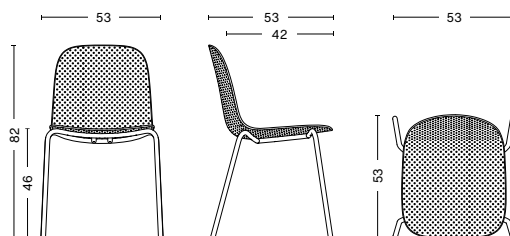

**CONSTRUCTION**

18 mm fully welded steel tube frame and 4-leg base, available with or without armrests.

**SHELL COLOUR**

**BASE FINISH**

**COLOUR COMBINATIONS**

	BASE		
SHELL \	Graphite black	Pure grey	Grey white
Soft black	•		
Soft blue		•	
Chalk white			•

## DIMENSIONS

### 13EIGHTY CHAIR

WIDTH / 53 cm / 20.87"

DEPTH / 53 cm / 20.87"

HEIGHT / 82 cm / 32.28"

SEAT HEIGHT / 46 cm / 18.11"

SEAT DEPTH / 42 cm / 16.54"

### 13EIGHTY ARMCHAIR

WIDTH / 57 cm / 22.44"

DEPTH / 53 cm / 20.87"

HEIGHT / 82 cm / 32.28"

SEAT HEIGHT / 46 cm / 18.11"

SEAT DEPTH / 42 cm / 16.54"