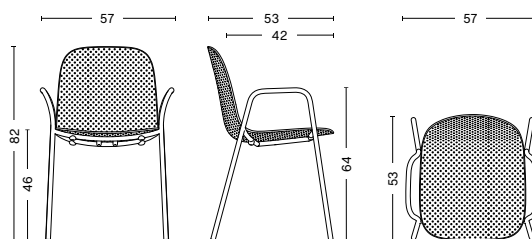

**CONSTRUCTION**

18 mm fully welded steel tube frame and 4-leg base, available with or without armrests.

**SHELL COLOUR**

**BASE FINISH**

**COLOUR COMBINATIONS**

	BASE		
SHELL \	Graphite black	Pure grey	Grey white
Soft black	•		
Soft blue		•	
Chalk white			•

## DIMENSIONS

### 13EIGHTY CHAIR

WIDTH / 53 cm / 20.87"

DEPTH / 53 cm / 20.87"

HEIGHT / 82 cm / 32.28"

SEAT HEIGHT / 46 cm / 18.11"

SEAT DEPTH / 42 cm / 16.54"

### 13EIGHTY ARMCHAIR

WIDTH / 57 cm / 22.44"

DEPTH / 53 cm / 20.87"

HEIGHT / 82 cm / 32.28"

SEAT HEIGHT / 46 cm / 18.11"

SEAT DEPTH / 42 cm / 16.54"