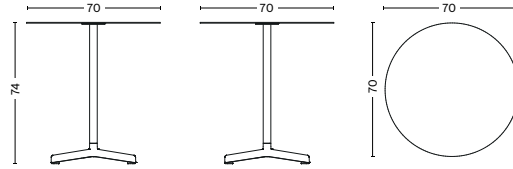

Requires assembly.

TABLETOP AND BASE COLOUR

DIMENSION

NEU TABLE ROUND

DIAMETER / Ø70 cm / 27.56"

HEIGHT / 74 cm / 29.13"

NEU TABLE SQUARE

LENGTH / 60 cm / 23.62"

WIDTH / 60 cm / 23.62"

HEIGHT / 74 cm / 29.13"

NEU TABLE HIGH

DIAMETER / Ø60 cm / 23.62"

HEIGHT / 95 cm / 37.40"

NEU TABLE HIGH

DIAMETER / Ø60 cm / 23.62"

HEIGHT / 105 cm / 41.34"