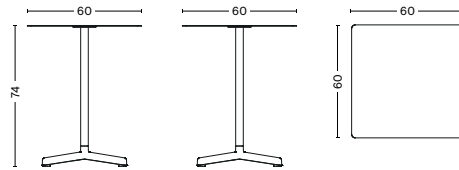

Requires assembly.

TABLETOP AND BASE COLOUR

DIMENSION

NEU TABLE ROUND

DIAMETER / Ø70 cm / 27.56"

HEIGHT / 74 cm / 29.13"

NEU TABLE SQUARE

LENGTH / 60 cm / 23.62"

WIDTH / 60 cm / 23.62"

HEIGHT / 74 cm / 29.13"

NEU TABLE HIGH

DIAMETER / Ø60 cm / 23.62"

HEIGHT / 95 cm / 37.40"

NEU TABLE HIGH

DIAMETER / Ø60 cm / 23.62"

HEIGHT / 105 cm / 41.34"