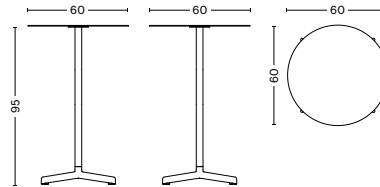

Requires assembly.

TABLETOP AND BASE COLOUR

DIMENSION

NEU TABLE ROUND

DIAMETER / Ø70 cm / 27.56"

HEIGHT / 74 cm / 29.13"

NEU TABLE SQUARE

LENGTH / 60 cm / 23.62"

WIDTH / 60 cm / 23.62"

HEIGHT / 74 cm / 29.13"

NEU TABLE HIGH

DIAMETER / Ø60 cm / 23.62"

HEIGHT / 95 cm / 37.40"

NEU TABLE HIGH

DIAMETER / Ø60 cm / 23.62"

HEIGHT / 105 cm / 41.34"

TESTS

EN 15372: 2008 / Furniture - Strength, durability and safety - Requirements for non-domestic tables. L3: Severe use.

DOWNLOADS

Packshots and lifestyle photos, 2D / 3D files, care and maintenance instructions, test certificates, product fact sheets, and product presentations are available in our Image Bank at hay.com.