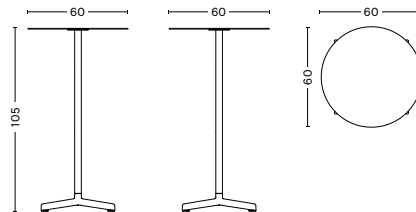

Requires assembly.

TABLETOP AND BASE COLOUR

DIMENSION

NEU TABLE ROUND

DIAMETER / Ø70 cm / 27.56"

HEIGHT / 74 cm / 29.13"

NEU TABLE SQUARE

LENGTH / 60 cm / 23.62"

WIDTH / 60 cm / 23.62"

HEIGHT / 74 cm / 29.13"

NEU TABLE HIGH

DIAMETER / Ø60 cm / 23.62"

HEIGHT / 95 cm / 37.40"

NEU TABLE HIGH

DIAMETER / Ø60 cm / 23.62"

HEIGHT / 105 cm / 41.34"

TESTS

EN 15372: 2008 / Furniture - Strength, durability and safety - Requirements for non-domestic tables. L3: Severe use.

DOWNLOADS

Packshots and lifestyle photos, 2D / 3D files, care and maintenance instructions, test certificates, product fact sheets, and product presentations are available in our Image Bank at hay.com.