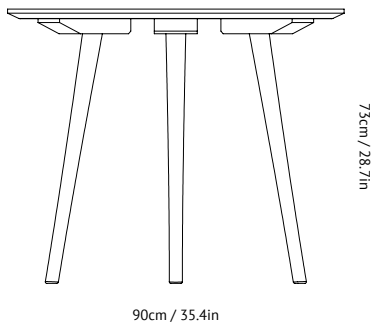

IN BETWEEN TABLE SK3

BY SAMI KALLIO
2014

IN BETWEEN TABLE SK3

BY SAMI KALLIO
2014

The In Between chair was the first chair to be added to the &tradition stable of furniture and Kallio has reinterpreted certain aspects of the chair in the creation of the table. The curvature of the circular table is for example reminiscent of the negative space in the form of the chair's back rest. Similarly the angles of the legs of the table reflect the angles of the chair legs.

Although some of the manufacturing processes are traditional, the table still comes disassembled as a flatpack, addressing ease of transport in a modern world.

Furthermore, the shape of the table has been chosen to address issues within modern interiors. Its round shape means it must be brought away from walls, therefore taking an active role in any room. The circular form of the table also means that interaction when sat at the table is a more intimate and egalitarian affair.

Product type	Dinning table.
Production Process	The In Between table is built from solid oak and treated with either lacquer or oil.
Environment	Indoor.
Dimensions (cm / in)	Ø: 90cm/35.4in, H: 73cm/28.7in. (The table also comes in Ø: 120cm)
Weight (kg)	20kg.
Materials	Solid oak.
Colours	White oiled oak. Smoked oiled oak. Black stained oak (RAL 9005).
Cleaning Instructions	Please download our Material Care & Cleaning Instructions through www.andtradition.com
Package Dimensions (cm / in)	H: 8.0cm/3.1in x W: 95.0cm/37.4in x D: 95.0cm/37.4in.