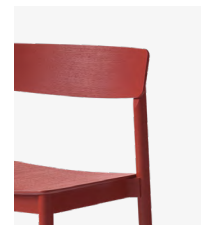

D: 48cm/18.9in
Seating D: 42cm/16.5in.

W: 51cm/20.1in
Seat H: 47cm/18.5in

H: 77cm/30.3in

Betty^{TK2} Thau & Kallio 2020

Product category
Stackable chair

Environment
Indoor

Material
Lacquered solid wood and formpressed veneer.

Production process
The chair is made from solid wood and formpressed veneer.

Gliders
Felt gliders installed as standard.

Stacking quantity
8 chairs

Dimensions
H: 77cm/30.3in, W: 51cm/20.1in, D: 48cm/18.9in,
Seating D: 42cm/16.5in, Seat H: 47cm/18.5in

Packaging dimensions
H: 86cm/33.9in, W: 53.2cm/20.9in,
D: 51.7cm/20.4in

Colli quantity
2 pc

Weight
Product: 4 kg
Incl. packaging: 7.5 kg

Strength, durability and safety testing
The chair is tested for strength, durability and safety according to EN 16139 level 2 - Extreme use.

Cleaning instructions
Please download our Material Care & Cleaning instructions through www.andtradition.com

→ **Stock items**
Black/Twilight, Maroon and Oak

Related products

TK1

→ Black

→ Twilight

→ Maroon

→ Oak