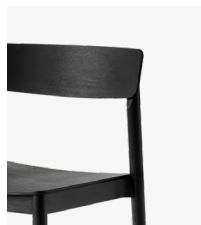

D: 48cm/18.9in
Seating D: 42cm/16.5in.

W: 51cm/20.1in
Seat H: 47cm/18.5in

H: 77cm/30.3in

Betty^{TK2} Thau & Kallio 2020

Product category
Stackable chair

Environment
Indoor

Material
Lacquered solid wood and formpressed veneer.

Production process
The chair is made from solid wood and formpressed veneer.

Gliders
Felt gliders installed as standard.

Stacking quantity
8 chairs

Dimensions
H: 77cm/30.3in, W: 51cm/20.1in, D: 48cm/18.9in,
Seating D: 42cm/16.5in, Seat H: 47cm/18.5in

Packaging dimensions
H: 86cm/33.9in, W: 53.2cm/20.9in,
D: 51.7cm/20.4in

Colli quantity
2 pc

Weight
Product: 4 kg
Incl. packaging: 7.5 kg

Strength, durability and safety testing
The chair is tested for strength, durability and safety according to EN 16139 level 2 - Extreme use.

Cleaning instructions
Please download our Material Care & Cleaning instructions through www.andtradition.com

→ **Stock items**
Black/Twilight, Maroon and Oak

Related products

TK1

→ Black