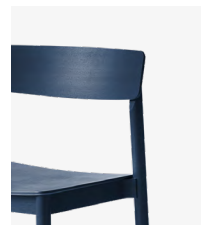

D: 48cm/18.9in
Seating D: 42cm/16.5in.

W: 51cm/20.1in
Seat H: 47cm/18.5in

H: 77cm/30.3in

Betty^{TK2} Thau & Kallio 2020

Product category
Stackable chair

Environment
Indoor

Material
Lacquered solid wood and formpressed veneer.

Production process
The chair is made from solid wood and formpressed veneer.

Gliders
Felt gliders installed as standard.

Stacking quantity
8 chairs

Dimensions
H: 77cm/30.3in, W: 51cm/20.1in, D: 48cm/18.9in,
Seating D: 42cm/16.5in, Seat H: 47cm/18.5in

Packaging dimensions
H: 86cm/33.9in, W: 53.2cm/20.9in,
D: 51.7cm/20.4in

Colli quantity
2 pc

Weight
Product: 4 kg
Incl. packaging: 7.5 kg

Strength, durability and safety testing
The chair is tested for strength, durability and safety according to EN 16139 level 2 - Extreme use.

Cleaning instructions
Please download our Material Care & Cleaning instructions through www.andtradition.com

→ **Stock items**
Black/Twilight, Maroon and Oak

Related products

TK1

→ Black

→ Twilight

→ Maroon

→ Oak