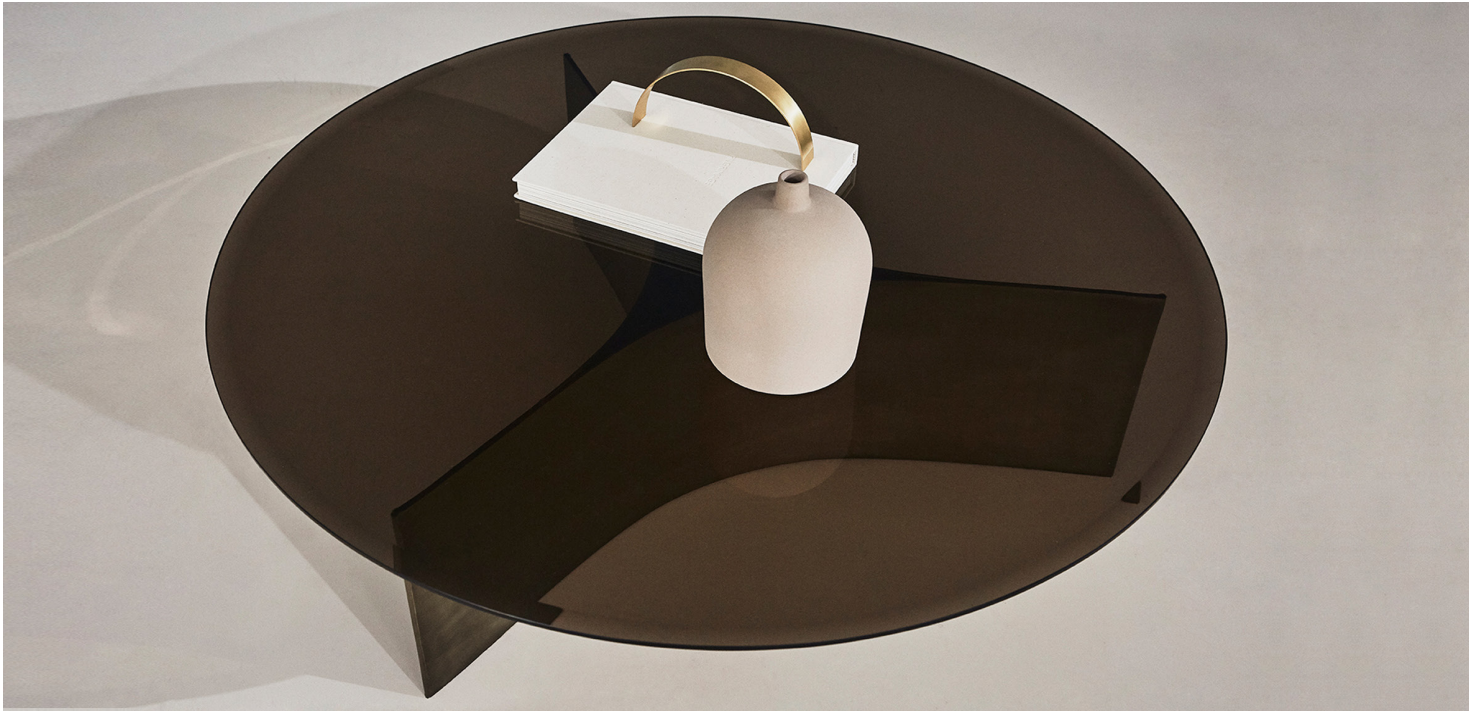

WENDELBO

ARC

Design by Toan Nguyen

TECHNICAL SPECIFICATIONS

MATERIAL TOP	Tempered glass top.
MATERIAL BASE	Bronze patinated.
MAINTENANCE	Clean with damp cloth.

WENDELBO

ARC

Design by Toan Nguyen

LARGE

MEDIUM

SMALL