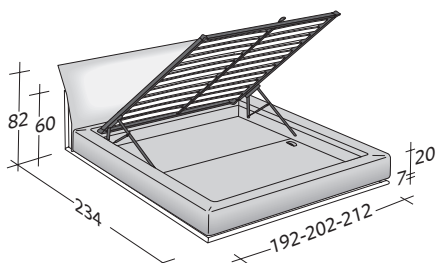

SAILOR

design Carlo Colombo
2004

An elegant double-size bed that evokes the shape of a sailboat, enriched by a surrounding steel tubing. The fixed head-board is covered, like the base, with completely removable fabric, leather, Ecopelle or Nabuk covers, thanks to the practical Velcro strips. The base can be dismantled and it can be completed with a storage unit; the mattress support is slatted or orthopedic.

LA CULTURA DEL DORMIRE.

SAILOR
design Carlo Colombo 2004

OUTER SIZES
BASES AND MATTRESS SUPPORT

SIZE IN CM.

ADJUSTABLE SLATTED BASE
ORTHOPAEDIC SURFACE

STORAGE BASE
ADJUSTABLE SLATTED BASE
ORTHOPAEDIC SURFACE