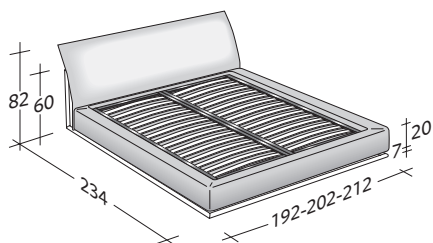

SAILOR

design Carlo Colombo
2004

An elegant double-size bed that evokes the shape of a sailboat, enriched by a surrounding steel tubing. The fixed head-board is covered, like the base, with completely removable fabric, leather, Ecopelle or Nabuk covers, thanks to the practical Velcro strips. The base can be dismantled and it can be completed with a storage unit; the mattress support is slatted or orthopedic.

LA CULTURA DEL DORMIRE.

SAILOR
design Carlo Colombo 2004

OUTER SIZES
BASES AND MATTRESS SUPPORT

SIZE IN CM.

ADJUSTABLE SLATTED BASE
ORTHOPAEDIC SURFACE

STORAGE BASE
ADJUSTABLE SLATTED BASE
ORTHOPAEDIC SURFACE