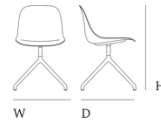

Base:

Clean with a moist cloth. If necessary, use a little dish soap on the cloth.

Spareparts

Pre-mounted plastic glides included. Felt and plastic glides can be purchased separately.

Spare parts are available throughout the warranty period from the date of purchase of the product. For any inquiries, please contact customer care@muuto.com

Fiber Side Chair Swivel Base w. Return

Dimensions

Height:	77 cm / 30.3"
Width:	47,5 cm / 18.7"
Depth:	53 cm / 20.9"
Seat Height:	46 cm / 18.1"

Made-to-order

This product can be upholstered in the following textiles: Allure Leather, Balder, Canvas, Clara, Clay, Divina, Divina MD, Divina Mélange, Easy Leather, Ecriture, Endure Leather, Fiord, Grace Leather, Hallingdal, Hero, Illusion Leather, Ocean, Planum, Refine Leather, Remix, Re-wool, Sabi, Steelcut, Steelcut Trio, Twill Weave, Vidar, Wooly