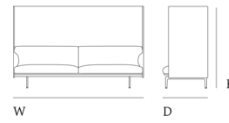

Outline Highback Sofa 120 3-Seater

Dimensions

SH: 40 cm / 15.7"

Height:	115 cm / 45.3"
Width:	220 cm / 86.6"
Depth:	76 cm / 29.9"
Seat Height:	40 cm / 15.75"
Seat Depth:	54 cm / 21.3"
Armrest Height:	60 cm / 23.6"

SH: 45 cm / 17.7"

Width:	220 cm / 86.6"
Depth:	76 cm / 29.9"
Seat Height:	45 cm / 17.7"
Seat Depth:	54 cm / 21.3"
Armrest Height:	60 cm / 23.6"

Made-to-order

This product can be upholstered in the following textiles: Allure Leather, Balder, Canvas, Clara, Clay, Colline, COM - Leather, COM - Textile, Divina, Divina MD, Divina Melange, Easy Leather, Ecriture, Endure Leather, Fiord, Grace Leather, Hallingdal, Illusion Leather, Ocean, Planum, Refine Leather, Remix, Rime, Steelcut, Steelcut Trio, Twill Weave, Vancouver, Vidar

Option of Black or Polished Aluminum base for all made-to-order versions. Seat height 45 cm / 17.1" available for Studio and Highback designs.

Upholstery consumption for customers' own material

Textile Upholstery: 14,22 m / 15.55 yds
Leather Upholstery: 32,9 m² / 354.1 ft²