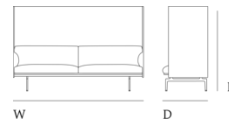

Outline Highback Sofa 120 3-Seater

Dimensions

SH: 40 cm / 15.7"

Height:	115 cm / 45.3"
Width:	220 cm / 86.6"
Depth:	76 cm / 29.9"
Seat Height:	40 cm / 15.75"
Seat Depth:	54 cm / 21.3"
Armrest Height:	60 cm / 23.6"

SH: 45 cm / 17.7"

Width:	220 cm / 86.6"
Depth:	76 cm / 29.9"
Seat Height:	45 cm / 17.7"
Seat Depth:	54 cm / 21.3"
Armrest Height:	60 cm / 23.6"

Made-to-order

This product can be upholstered in the following textiles: Allure Leather, Balder, Canvas, Clara, Clay, Colline, COM - Leather, COM - Textile, Divina, Divina MD, Divina Melange, Easy Leather, Ecriture, Endure Leather, Fiord, Grace Leather, Hallingdal, Illusion Leather, Ocean, Planum, Refine Leather, Remix, Rime, Steelcut, Steelcut Trio, Twill Weave, Vancouver, Vidar

Option of Black or Polished Aluminum base for all made-to-order versions. Seat height 45 cm / 17.1" available for Studio and Highback designs.

Upholstery consumption for customers' own material

Textile Upholstery: 14,22 m / 15.55 yds
Leather Upholstery: 32,9 m² / 354.1 ft²