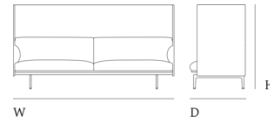

Outline Highback Sofa 100 3-Seater

Dimensions

SH: 40 cm / 15.7"

Height:	115 cm / 45.3"
Width:	220 cm / 86.8"
Depth:	76 cm / 29.9"
Seat Height:	40 cm / 15.7"
Seat Depth:	54 cm / 21.3"
Armrest Height:	60 cm / 23.6"
Length Between Legs:	171 cm / 67.3"

SH: 45 cm / 17.7"

Height:	120 cm / 47.24"
Width:	220 cm / 86.8"
Depth:	76 cm / 29.9"
Seat Height:	45 cm / 17.7"
Seat Depth:	54 cm / 21.3"
Armrest Height:	60 cm / 23.6"
Length Between Legs:	171 cm / 67.3"