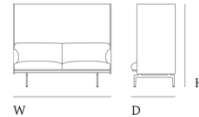

SH: 45 cm / 17.7"

Height:	120 cm / 47.2"
Width:	170 cm / 66.9"
Depth:	76 cm / 29.9"
Seat Height:	45 cm / 17.7"
Seat Depth:	54 cm / 21.3"
Armrest Height:	60 cm / 23.6"
Length Between Legs:	121 cm / 47.6"